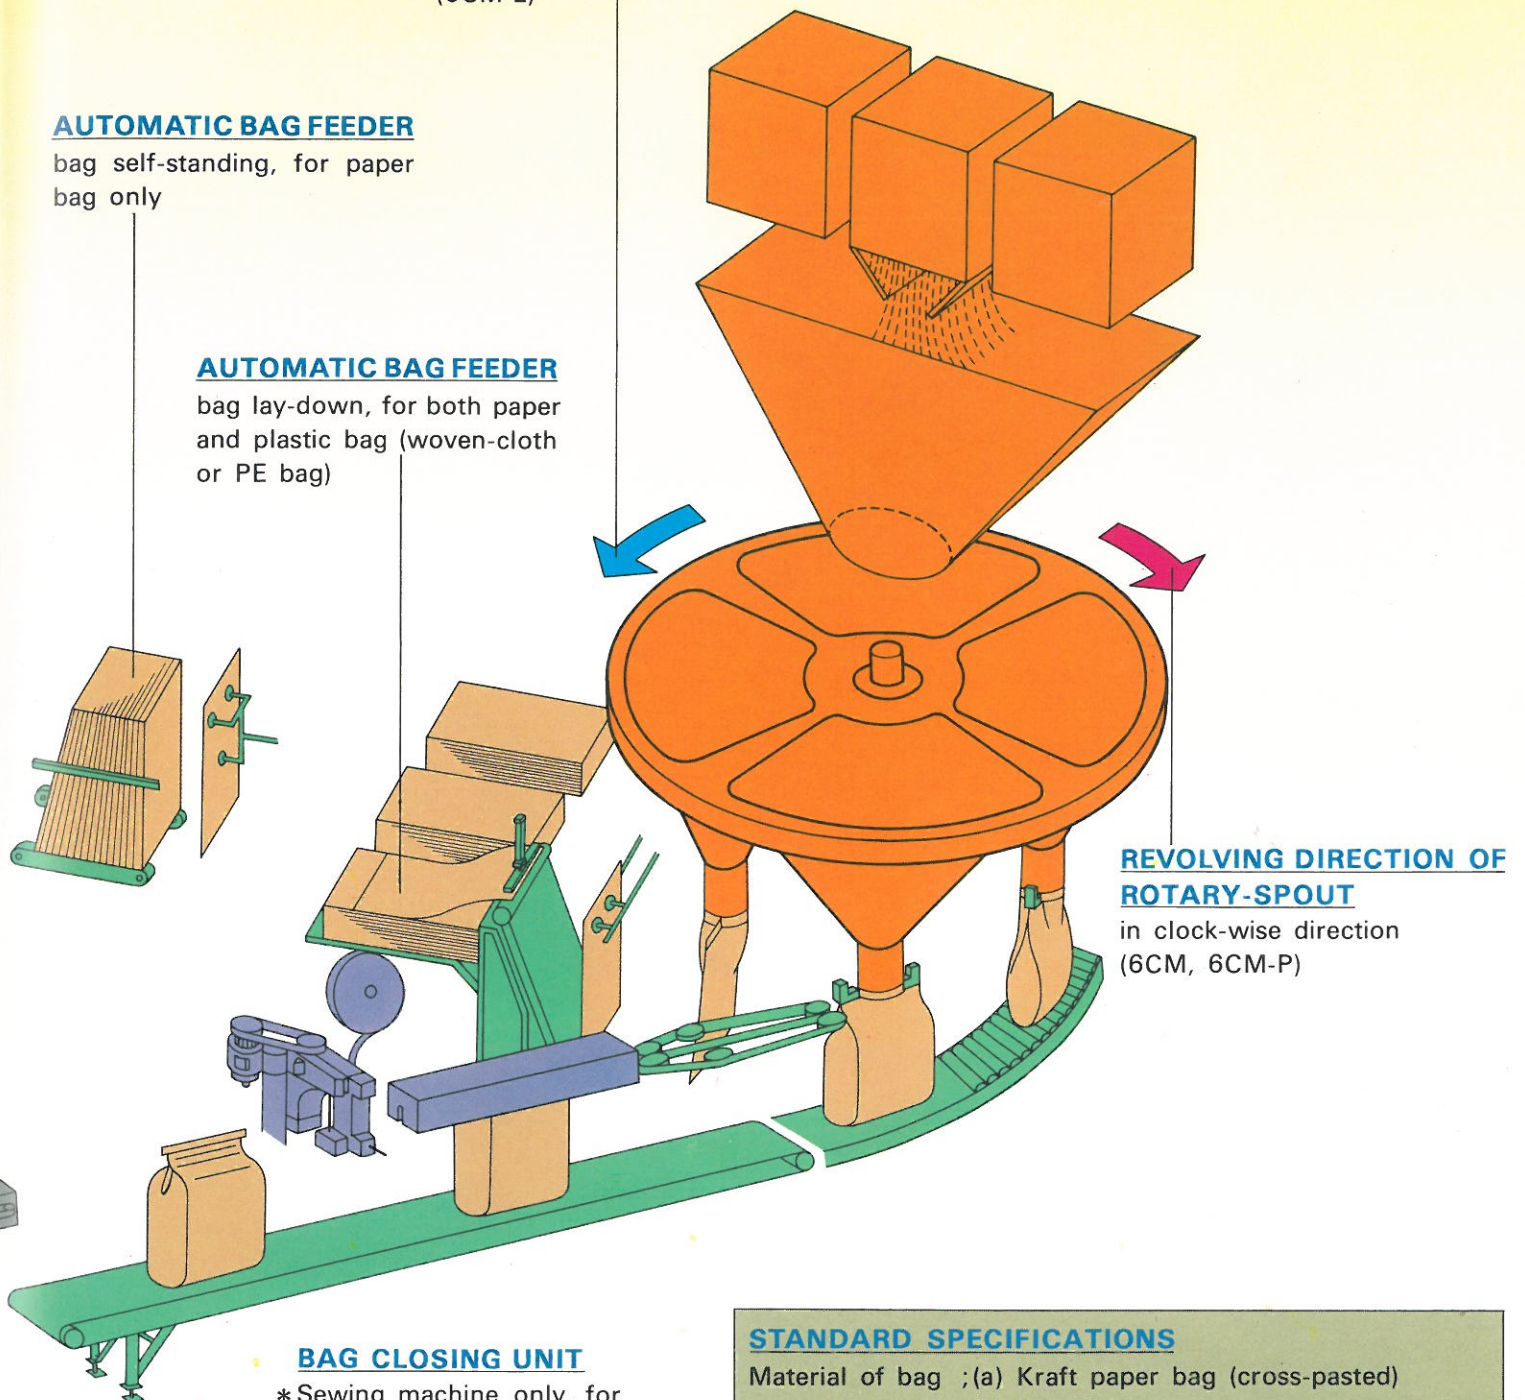

Automatic Bagging Machine **MODEL 6CM**

ROTARY-FILLING

High-capacity With Rotary Filling System

REVOLVING DIRECTION OF ROTARY-SPOUT

in anti-clock-wise direction
(6CM-L)

AUTOMATIC BAG FEEDER

bag self-standing, for paper bag only

AUTOMATIC BAG FEEDER

bag lay-down, for both paper and plastic bag (woven-cloth or PE bag)

REVOLVING DIRECTION OF ROTARY-SPOUT

in clock-wise direction
(6CM, 6CM-P)

BAG CLOSING UNIT

*Sewing machine only, for paper bag (6CM)

STANDARD SPECIFICATIONS

Material of bag	;(a) Kraft paper bag (cross-pasted) (b) PP/PEwoven cloth bag (c) Heavy-duty polyethylene bag
Shape of bag	;Open mouth type
Weight of bag	;20-50 kgs/bag
Bag filling speed	;Maximum 1,500 bags/hour
Bag size	;710-910(L)×420(W)×76(G) mm.
Power required	;7.5 kw. (6CM), 9.6 kw. (6CM-P)
Air consumption	;500 NI/min (6CM), 900 NI/min (6CM-P), at 5 kg/cm ²
Net weight	;approx. 7,000kg.
Gross weight	; " 11,000 "