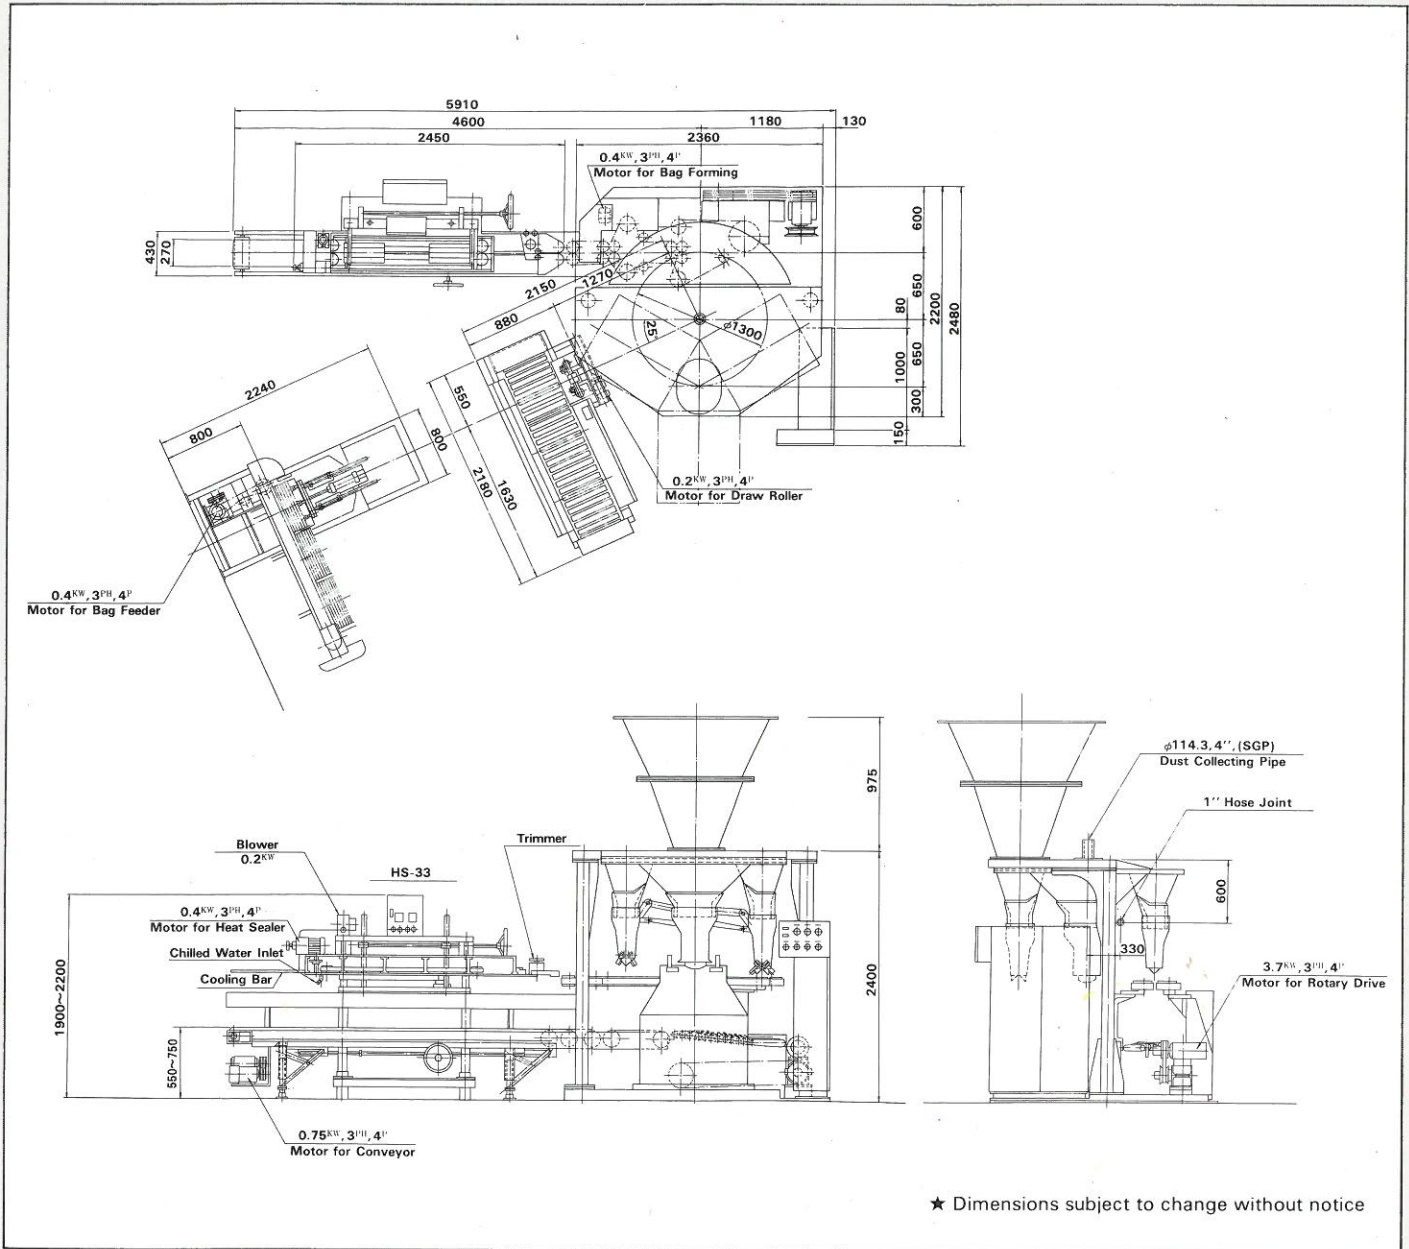

Standard Arrangement of 6CM

What We Supply:

Bag Sewing/Closing Machines-Besides the automatic bagging line, we specialize in the manufacture of bag sewing/closing machines, suitable for small and medium sized plants, ranging from handy Portable Bag Closer Model NP-7, to ruggedly constructed conveyor type, Models A2 & A6 Write us for further details.

We also design and supply equipments for paper bag making plant, featuring automatic operation, and combining below-mentioned machines and equipments:

1. Multi Wall Paper Bag Tubing Machine
2. Stepped End Tuber and Bottomer
3. Automatic Bag Sewing Line
4. Printing Machine/Packing Equipment

NEWLONG MACHINE WORKS, LTD.

Head Office 4-14, Higashi Ueno 6-chome, Taito-ku, Tokyo 110, Japan
Cable Address: NEWLONG TOKYO Tel 03-843-7311
Telex: (0)265-5306 NLTOK J

Osaka Branch 1-8, Obiraki 2-chome, Fukushima-ku, Osaka 553, Japan
Cable Address: NEWLONG OSAKA, Tel 06-466-3530, 3531
Telex: (0)524-5680 NLOSA J

Newlong Taiwan 3rd Fl., 29, Lane 100, Song Chiang Road, Taipei, Taiwan, R.O. China

Newlong Singapore. Pte. Ltd. 68, Kian Teck Road, Jurong Town, Singapore 2262
Cable Address: NLMACHINE SINGAPORE Tel 2650901 2612126
Telex: RS23649 A/B NLSIN

Newlong Do Brasil Maquinas Industriais Ltda Rua Francisco Tapajós, No 409/415 Jardim da Saude, Sao Paulo Brasil
Cable Address: NEWLONG SAOPAULO Tel 275-2574 275-7330
Telex: 1121566 NEWL BR

American-Newlong, 5310 South Harding Street Indianapolis Indiana 46217