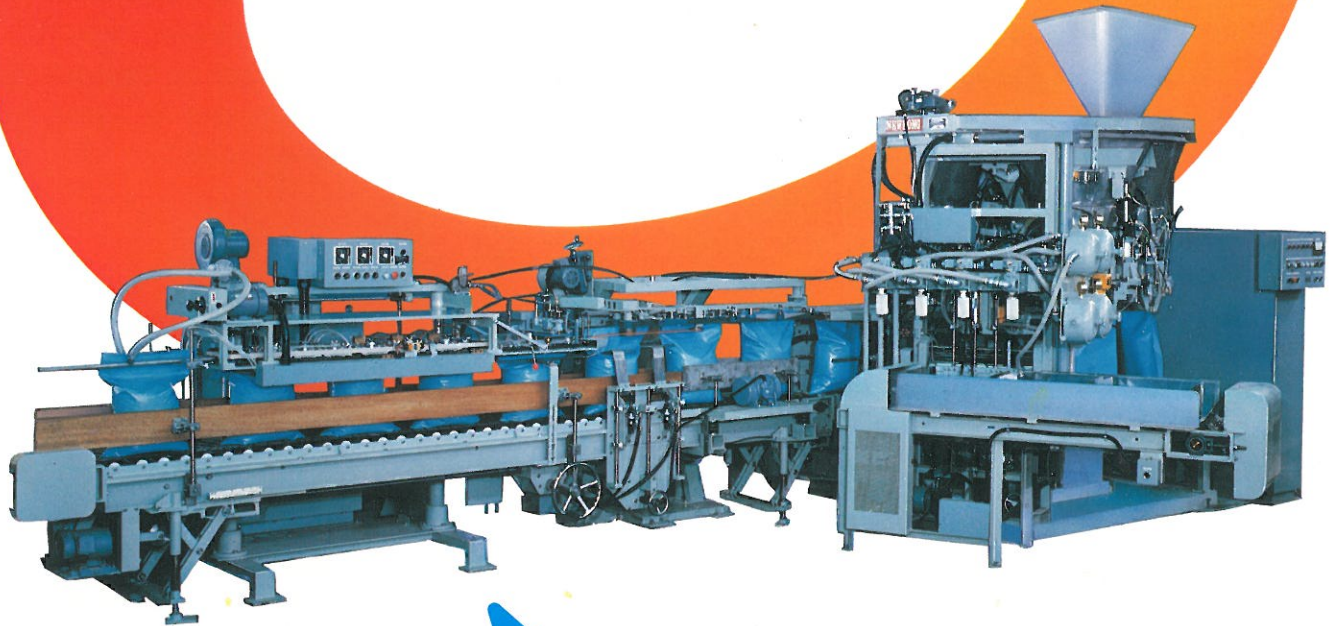

Automatic Bagging Machine **MODEL 6CM**

ROTARY-FILLING

High-capacity With Rotary Filling System

REVOLVING DIRECTION OF ROTARY-SPOUT

in anti-clock-wise direction
(6CM-L)

AUTOMATIC BAG FEEDER

bag self-standing, for paper bag only

STANDARD SPECIFICATIONS

Material of bag	;(a) Kraft paper bag (cross-pasted) (b) PP/PEwoven cloth bag (c) Heavy-duty polyethylene bag
Shape of bag	;Open mouth type
Weight of bag	;20-50 kgs/bag
Bag filling speed	;Maximum 1,500 bags/hour
Bag size	;710-910(L)×420(W)×76(G) mm.
Power required	;7.5 kw. (6CM), 9.6 kw. (6CM-P)
Air consumption	;500 NI/min (6CM), 900 NI/min (6CM-P), at 5 kg/cm ²
Net weight	;approx. 7,000kg.
Gross weight	; " 11,000 "